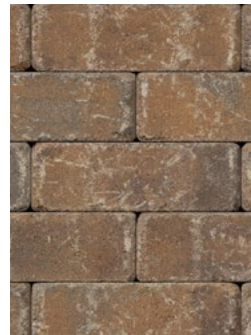

LINEAR FIRE PIT KIT

FEATURING WESTON STONE®

FEATURES & BENEFITS

\$ COST EFFECTIVE

Get one of Belgard's most popular products at a great value. The Linear Firepit Kit is the perfect way to enhance backyard spaces that have preexisting Weston Stone™ walls with new, coordinating products.

⬆️ UPGRADES AVAILABLE

Mirage Porcelain Pavers add a distinctive elegance to the Linear Firepit Kit. Available in a myriad of styles and colors with built in stain resistance, Mirage Pre-Cut Porcelain is a durable, versatile tabletop option.

See your Belgard® representative for more details.

📷 INSPIRING DESIGN

Homeowners love that Weston Stone offers a clean, sculpted look making it the perfect bridge between classic and contemporary. The Belgard Linear Firepit Kit offers style and utility with a gas burner.

📦 KIT INCLUDES:

- Weston Stone™ Universal units
- Gas Burning Pan/Burner
- Structure Bond™ Adhesive
- Applicator Gun

AVAILABLE COLORS

Autumn

Bella

Rio

Toscana

Victorian