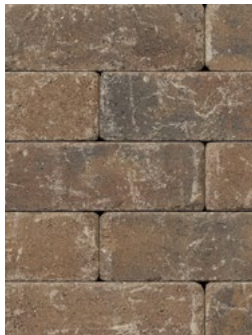

LINEAR FIRE PIT KIT

FEATURING WESTON STONE®

FEATURES & BENEFITS

\$ COST EFFECTIVE

Get one of Belgard's most popular products at a great value. The Linear Firepit Kit is the perfect way to enhance backyard spaces that have preexisting Weston Stone™ walls with new, coordinating products.

⬆️ UPGRADES AVAILABLE

Mirage Porcelain Pavers add a distinctive elegance to the Linear Firepit Kit. Available in a myriad of styles and colors with built in stain resistance, Mirage Pre-Cut Porcelain is a durable, versatile tabletop option.

See your Belgard® representative for more details.

📷 INSPIRING DESIGN

Homeowners love that Weston Stone offers a clean, sculpted look making it the perfect bridge between classic and contemporary. The Belgard Linear Firepit Kit offers style and utility with a gas burner.

📦 KIT INCLUDES:

- Weston Stone™ Universal units
- Gas Burning Pan/Burner
- Structure Bond™ Adhesive
- Applicator Gun

AVAILABLE COLORS

Autumn

Bella

Rio

Toscana

Victorian